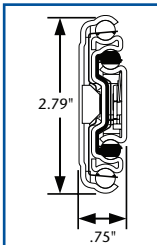

9301

- Up to 500-lb. load rating
- Full extension
- Drawers up to 42" wide
- Non-disconnect
- BHMA certified

High load capacity plus multiple mounting options (side, flat, bracket), offer a versatile solution for wide and heavy drawers in residential or commercial applications.