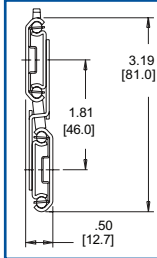

4034

- Up to 150-lb. load rating
- 1.5" over travel
- Drawers up to 24" wide
- Rail mount/disconnect

Progressive movement combined with the rail mounting style provides exceptionally smooth movement. Designed especially for deep drawers, this product is well suited to business and home office installations.