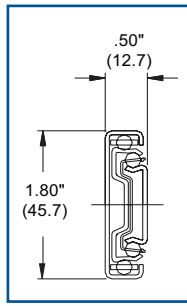

## 3832 Family

- Up to 100-lb. load rating
- Full extension
- Drawers up to 16" wide
- Lever disconnect

*This collection represents a variety of solutions that expand on the basic model with features such as touch release, soft-close, detent-out, and more. This enables this group of products to meet the needs of both residential and commercial applications.*