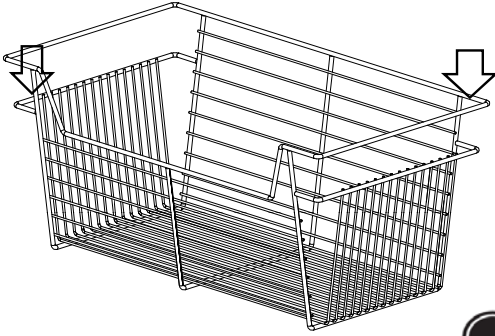

INSTALLATION INSTRUCTIONS FOR CANVAS BAG

12400 Earl Jones Way
Louisville, KY 40299
rev-a-shelf.com
Customer Service: 800-626-1126