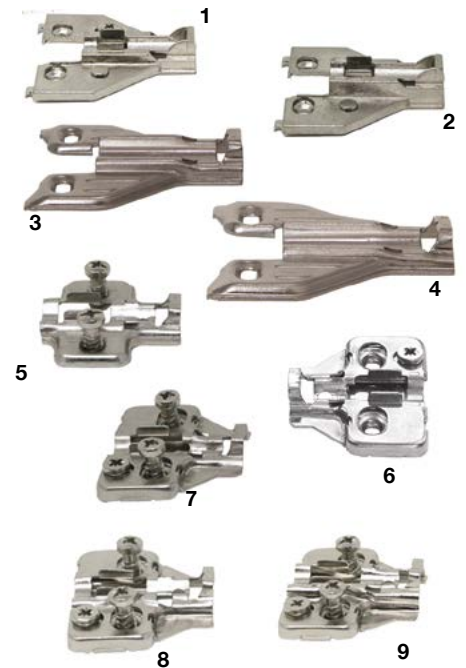

- **PIVOT-PRO C80 Series Soft-Close Hinges**
Concealed European Style with dowels

Part#	Description	Price
DTC-C80A675NF	110° Full Overlay Soft close Hinge	\$1.55
DTC-C80B675NF	110° Half Overlay Soft close Hinge	\$1.55
DTC-C80C675NF	110° Inset Soft close Hinge	\$1.58
DTC-C80H675N	55° Bi-Fold Self close Hinge	\$1.88
DTC-C80A605NF	155° Full Overlay Soft close Hinge	\$2.85
DTC-86S80	85° Angle Restriction Clip for C80 Series	\$0.13

Prices effective May 1st 2026 - July 31st 2026 - Subject to change without notice

DTC-B80A675NH

DTC-B80B675NH

■ **PIVOT-PRO B80 Series Hinges 110° Soft-Close Hinges**
Concealed European Style, Snap-On with dowels

Part#	Description	Price
DTC-B80A675NH	110° Full Overlay Soft close Hinge w/dowels	\$1.05
DTC-B80B675NH	110° Half Overlay Soft close Hinge w/dowels	\$1.08
DTC-B80C675NH	110° Inset Soft close Hinge w/dowel	\$1.08

DTC-B80C675NH

■ **PIVOT-PRO C80 & B80 Series Mounting Plates**
Face Frame & Frameless Options

Part#	Description	Price
DTC-89H30JQ	3mm height, Face Frame, Cam Adjust, Wood Screws	\$0.69
DTC-89H60JQ	6mm height, Face Frame, Cam Adjust, Wood Screws	\$0.71
DTC-88H10JQ	1mm height, Face Frame, Steel, Wood Screws	\$0.27
DTC-88H30JQ	3mm height, Face Frame, Steel, Wood Screws	\$0.27
DTC-96H02AQ	0mm height, Frameless, Euro Screw Mount	\$0.25
DTC-96T00TQ	0mm height, Frameless, Cam Adjust, Wood Screws	\$0.42
DTC-96T02TQ	0mm height, Frameless, Cam Adjust, Euro Screw Mount	\$0.50
DTC-96T22TQ	2mm height, Frameless, Cam Adjust, Euro Screw Mount	\$0.50
DTC-96T42TQ	4mm height, Frameless, Cam Adjust, Euro Screw Mount	\$0.55