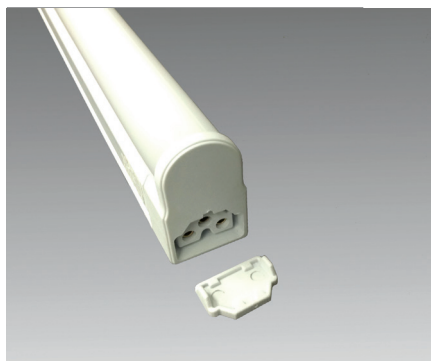

90 degree connector

What you'll need to buy

Light Fixtures

Length	Watt	Lumens	Code No. 3000 K
1'	5 W	525	EL/LED/12/WW
2'	9 W	945	EL/LED/22/WW
3'	12 W	1240	EL/LED/34/WW
4'	15 W	1575	EL/LED/46/WW
5'	18 W	1890	EL/LED/59/WW

Length	Watt	Lumens	Code No. 4100 K
1'	5 W	525	EL/LED/12/CW
2'	9 W	945	EL/LED/22/CW
3'	12 W	1240	EL/LED/34/CW
4'	15 W	1575	EL/LED/46/CW
5'	18 W	1890	EL/LED/59/CW

Power Cords

	Length	Code No.
With Plug	36"	EL/LED/PC36
	48"	EL/LED/PC48
	72"	EL/LED/PC72
	96"	EL/LED/PC96
	132"	EL/LED/PC132
	144"	EL/LED/PC144

Connecting Cables

	Length	Code No.
Straight Connector	6"	EL/LED/CC6
	12"	EL/LED/CC12
	24"	EL/LED/CC24
	36"	EL/LED/CC36
	48"	EL/LED/CC48
	72"	EL/LED/CC72
90 Degree Connector	96"	EL/LED/CC96
	144"	EL/LED/CC144
	6"	EL/LED/CC6/90
	12"	EL/LED/CC12/90
	24"	EL/LED/CC24/90
	36"	EL/LED/CC36/90
	48"	EL/LED/CC48/90
	72"	EL/LED/CC72/90
	96"	EL/LED/CC96/90
	144"	EL/LED/CC144/90

Accessories

	Code No.
Hardwire Box	EL/LED/HWB
Hardwire Box, switch	EL/LED/HWB/S