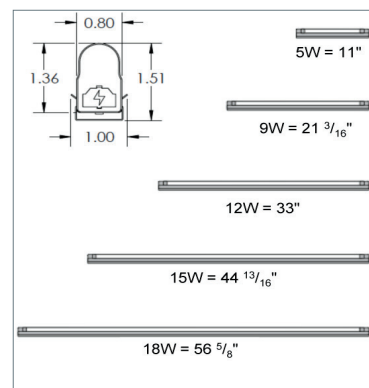

Fixture	Watts	Max Interconnected
EL/LED/12	5 W	100
EL/LED/22	9 W	55
EL/LED/34	12 W	41
EL/LED/46	15 W	33
EL/LED/59	18 W	27

Compatible Dimmers
Lutron: Diva - DVWCL-153PH Diva - DVELV-303P Skylark - CTCL-153PDH Radio Ra 2 - RRD-6NA Maestro - MRF2-6ND-120
Leviton: Decora - IPL06-10Z Decora - 6615-POW Decora - 6674-10W
Lightolier: Vega - V1000VAU
Cooper: SKYE AL - SAL06P
**Please contact Hera for a complete list of compatible dimmers.