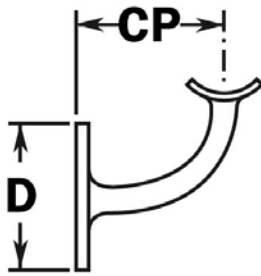

PART# 301/1H

Handrail Bracket for 1-1/2" Diameter Tubing

CP	2-1/2"
D	2-1/2"

MATERIAL & AVAILABLE FINISHES

	BRASS	304 SST	316 SST
Polished	√	√	√
Satin	√	√	√
Clear Coat	√		

MATERIAL USAGE

	BRASS	304 SST	316 SST
Indoor	√	√	√
Outdoor	√*		√

*Uncoated brass only

MATERIAL CARE

Brass	Use Lavi Metal Polish (Item# 00202) and apply with a damp, soft cloth.
Stainless Steel	Use metal cleaner and apply with a damp, soft cloth.

INSTALLATION

Mount plate to the wall and matching diameter tube to the saddle.

HARDWARE INCLUDED

3 x #12 x 2" PFH screws. 2 x #8 x 3/4" PFH self drilling screws.

USE TOGETHER WITH

1.5" OD tube (A110), matching flush fittings for 1.5" tube (730/1H series) and matching finials (600/1H, 602/1H, 608/1H).